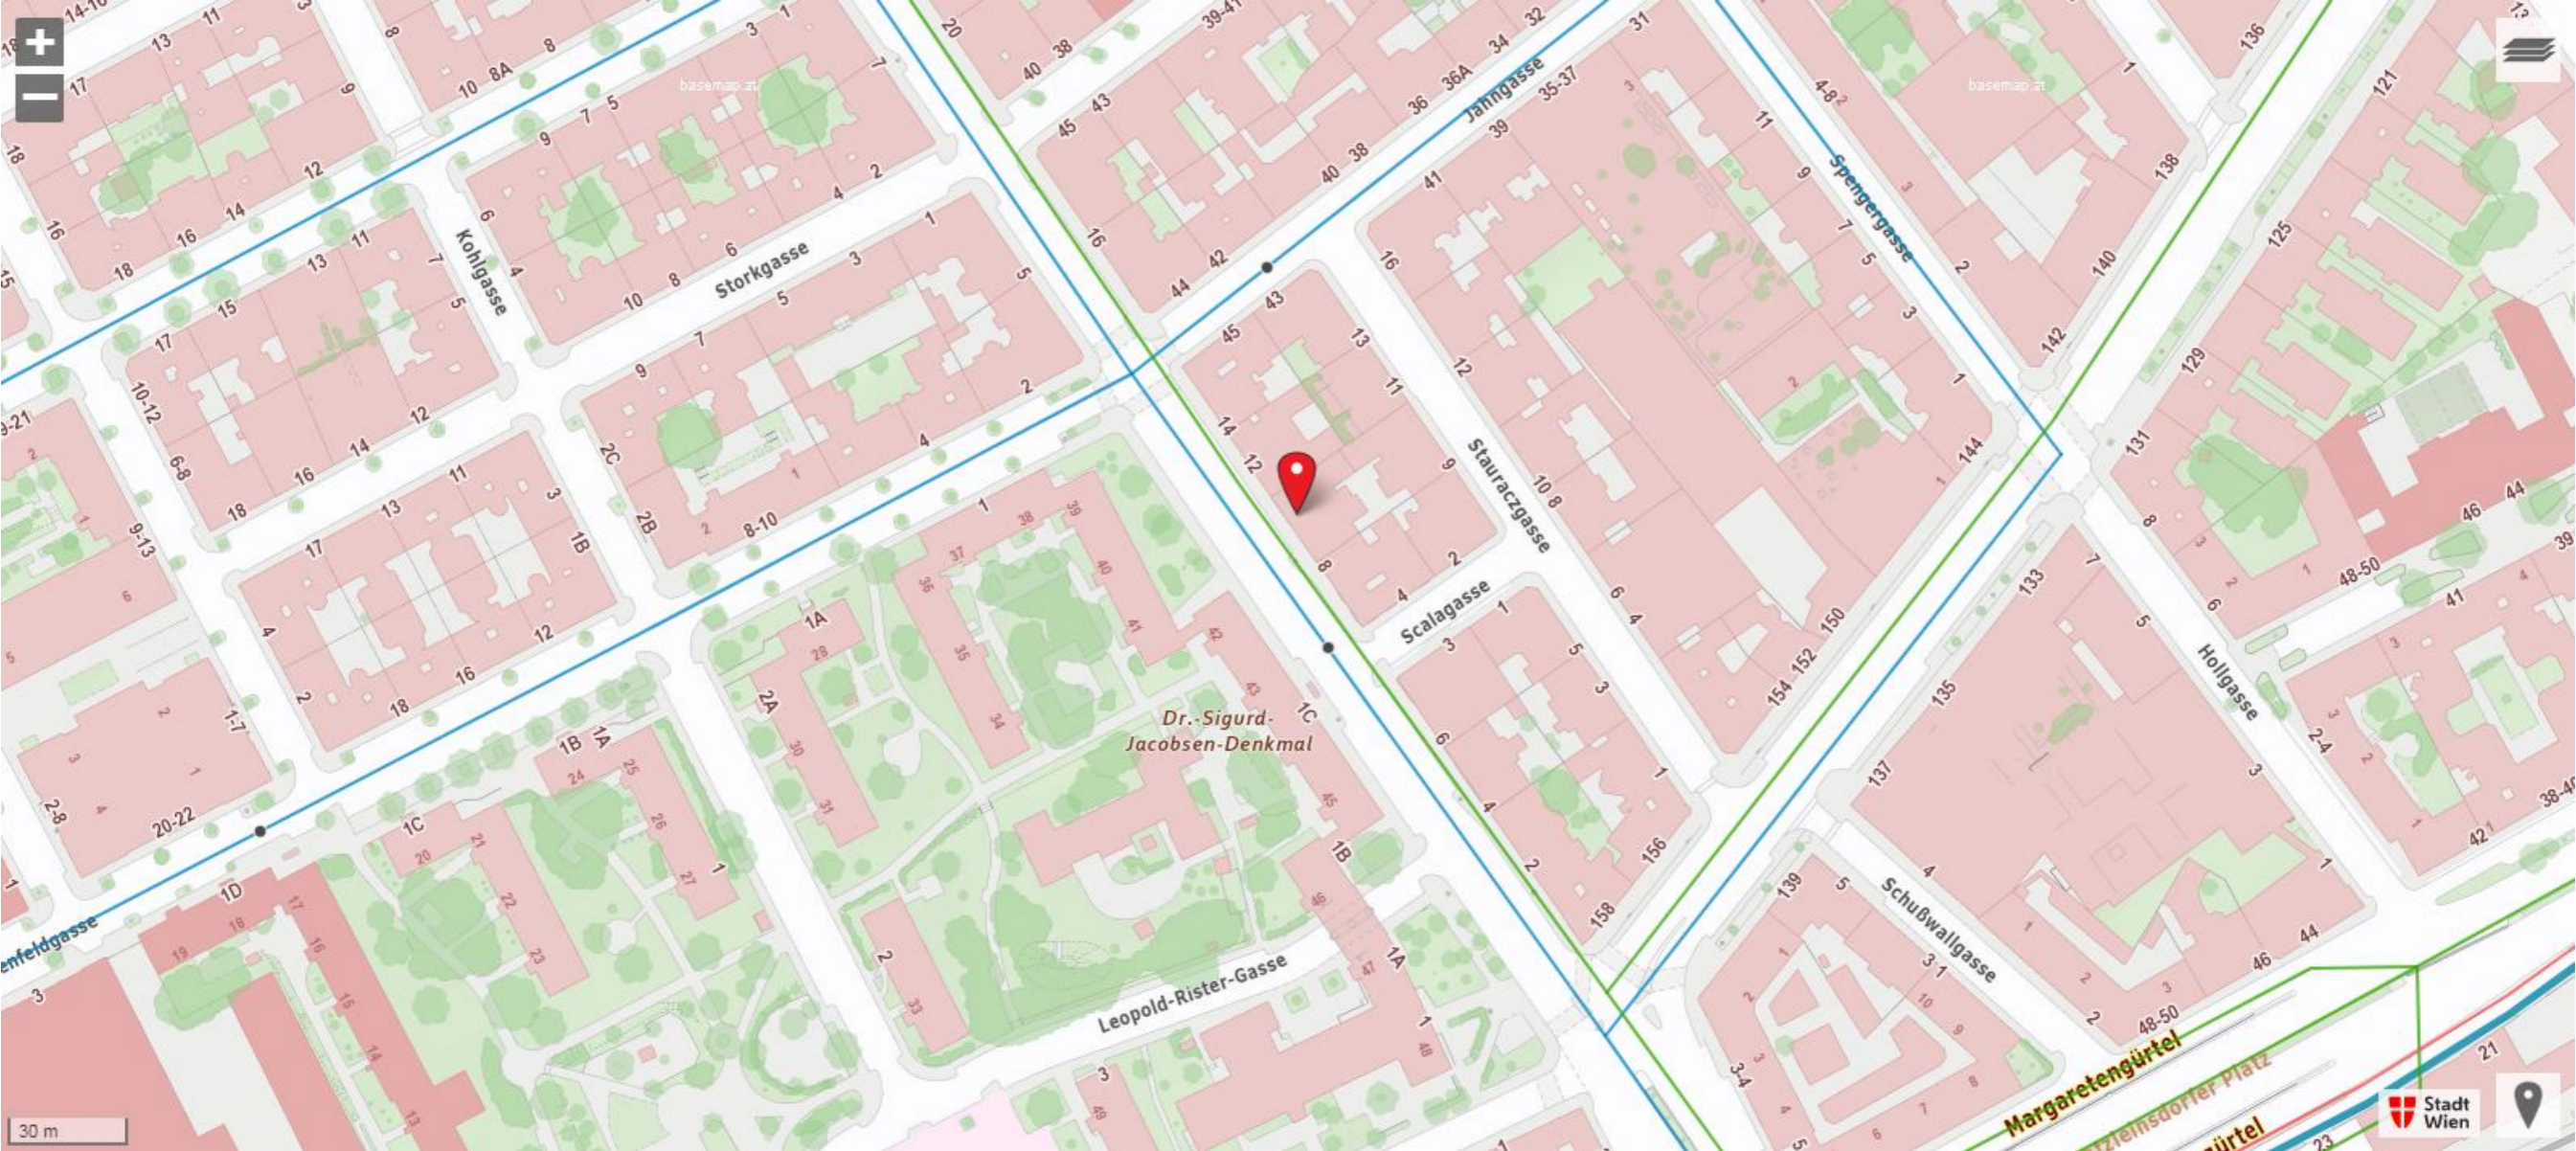

30 m

Kohlgasse

Storkgasse

Stauraczgasse

Scalagasse

Schubwallgasse

Leopold-Rister-Gasse

Margaretengürtel

Dr.-Sigurd-Jacobsen-Denkmal

enfeldgasse

Jahnlgasse

Spengergasse

Hollgasse

ziemsdorfer Platz

gürtel

14-16
13
11
8
10 8A
7 5
9
12
16
14
18
10-12
6-8
9-13
2-8
20-22
10
19
16
15
24
1A
1B
1C
20
21
22
23
24

3
1
4
2
6
4
7
5
10
8
11
12
13
14
15
16
17
18

basemap.at
3
1
4
2
6
4
7
5
10
8
11
12
13
14
15
16
17
18

36 36A 34 32
35-37
11
9
7
5
3
2
1
142
140
138
136
125
121
129
125
121
117
113
109
105
101
97
93
89
85
81
77
73
69
65
61
57
53
49
45
41
37
33
29
25
21
17
13
9
5
1

10 8
154 152 150
137
135
133
131
129
125
121
117
113
109
105
101
97
93
89
85
81
77
73
69
65
61
57
53
49
45
41
37
33
29
25
21
17
13
9
5
1

139
137
135
133
131
129
125
121
117
113
109
105
101
97
93
89
85
81
77
73
69
65
61
57
53
49
45
41
37
33
29
25
21
17
13
9
5
1

48-50
46 44
41
39
38-40
34
32
30
28
26
24
22
20
18
16
14
12
10
8
6
4
2
1

48-50
46 44
41
39
38-40
34
32
30
28
26
24
22
20
18
16
14
12
10
8
6
4
2
1

21
23
21
19
17
15
13
11
9
7
5
3
1