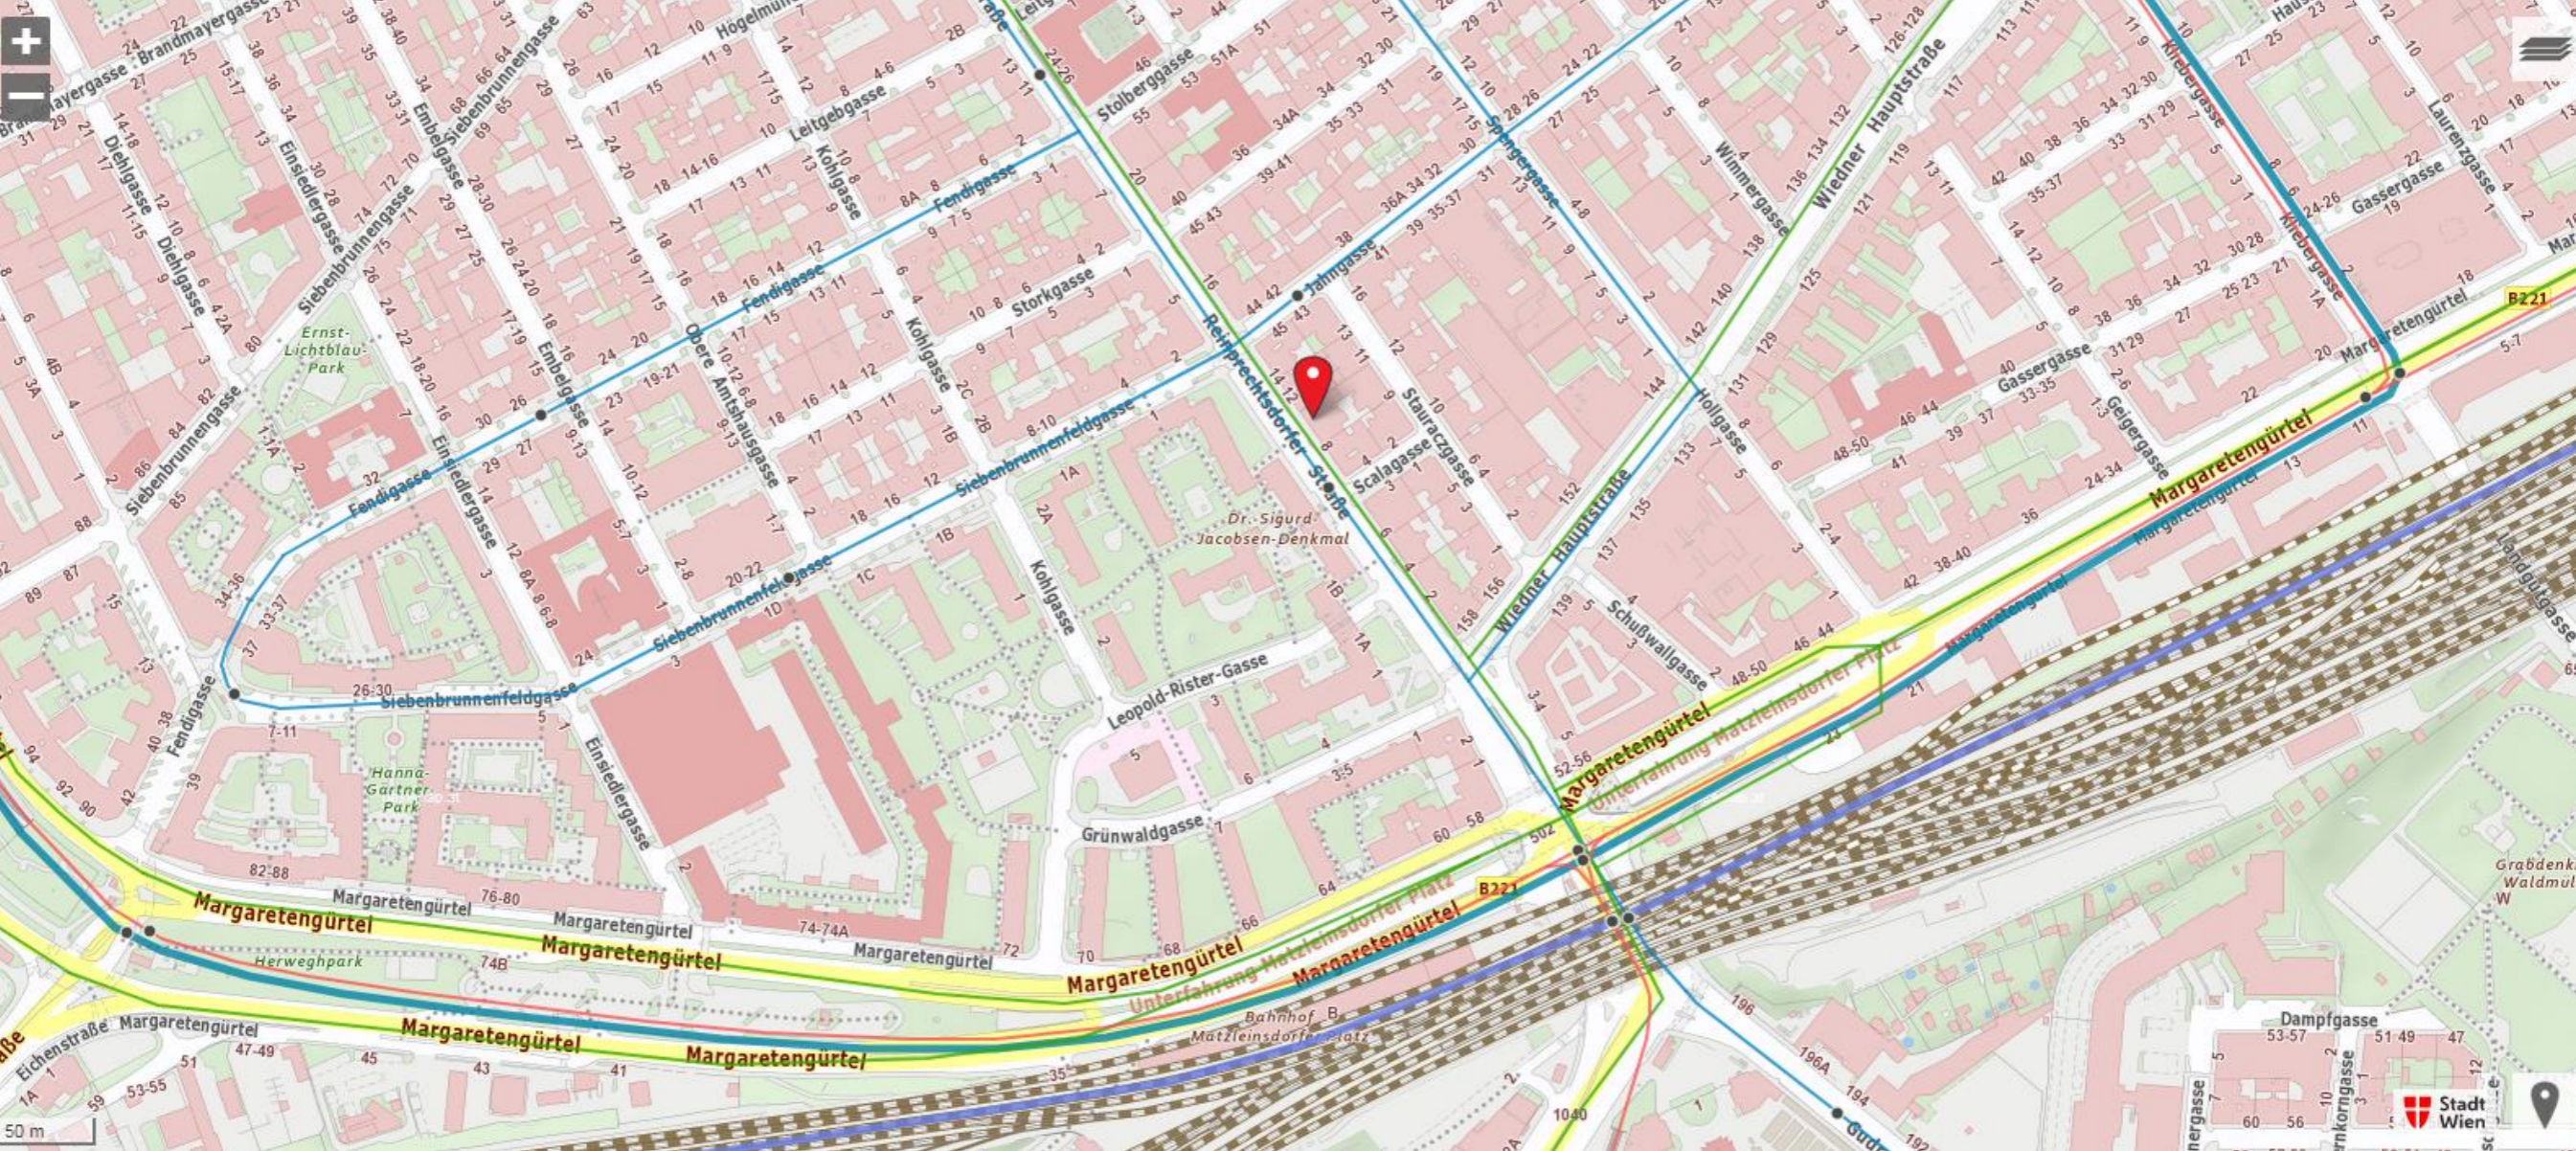

# Margareten

The map displays a dense network of streets in the Margareten district. Key streets include:
 

- Margaretengürtel**: The main diagonal thoroughfare, shown in yellow and green.
- Wiedner Gürtel**: A parallel thoroughfare to the east, shown in yellow and green.
- Stauraczgasse**: A street where a red location pin is placed.
- Leopold-Rister-Gasse**: A street running parallel to the Gürtel.
- Grünwaldgasse**: A street running parallel to the Gürtel.
- Margaretenpark**: A large park area in the center of the district.
- Haydnpark**: A park located to the west of the district.
- Ernst-Lichtblau-Park**: A park located to the west of the district.
- Hanna-Gärtner-Park**: A park located to the west of the district.
- Matzleinsdorf Frachtenbahnhof**: A railway station located to the west of the district.
- Evangelischer Friedhof Matzleinsdorf**: A cemetery located to the east of the district.
- Alois-Greb-Park**: A park located to the east of the district.
- Mistplatz**: A square located to the east of the district.
- Bahnhof Favoriten**: A railway station located to the east of the district.

50 m

30 m

Kohlgasse

Storkgasse

Stauraczgasse

Scalagasse

Schubwallgasse

Leopold-Rister-Gasse

Margaretengürtel

Dr.-Sigurd-Jacobsen-Denkmal

enfeldgasse

Jahnlgasse

Spengergasse

Hollgasse

ziemsdorfer Platz

gürtel